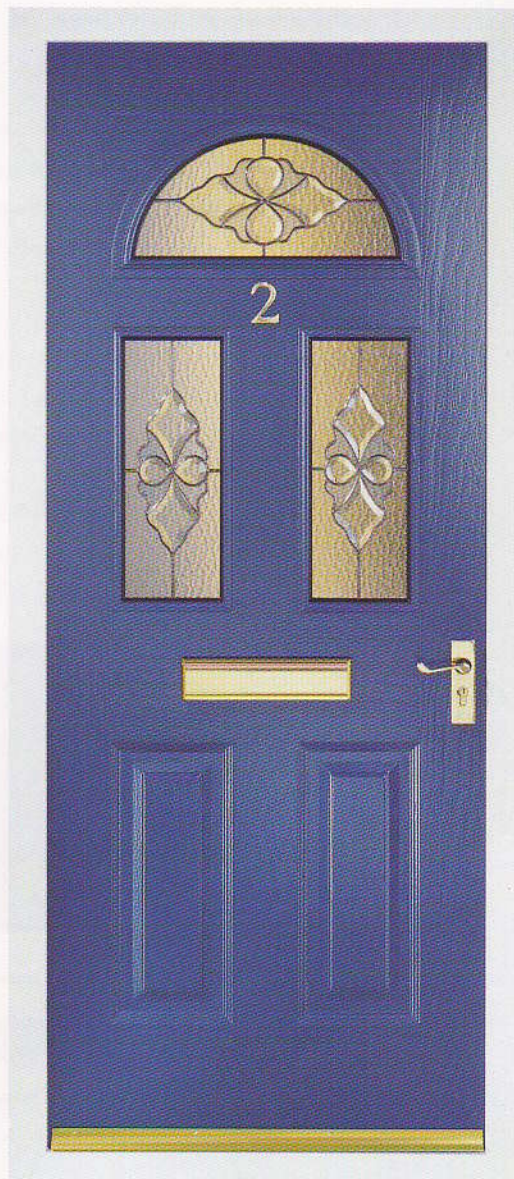

Homesafe®

DOORS FOR LIFE

WARWICK

The beauty of traditional appearance combined with modern materials

CHELTENHAM

WINDSOR

STRATFORD

EXETER

GLOUCESTER

Proven to keep out the very worst the British weather can throw at it - no draughts, no leaks

Refer to main brochure for full range of glass options

Mahogany finish

Just imagine that - your new Homesafe door will never need painting ever again